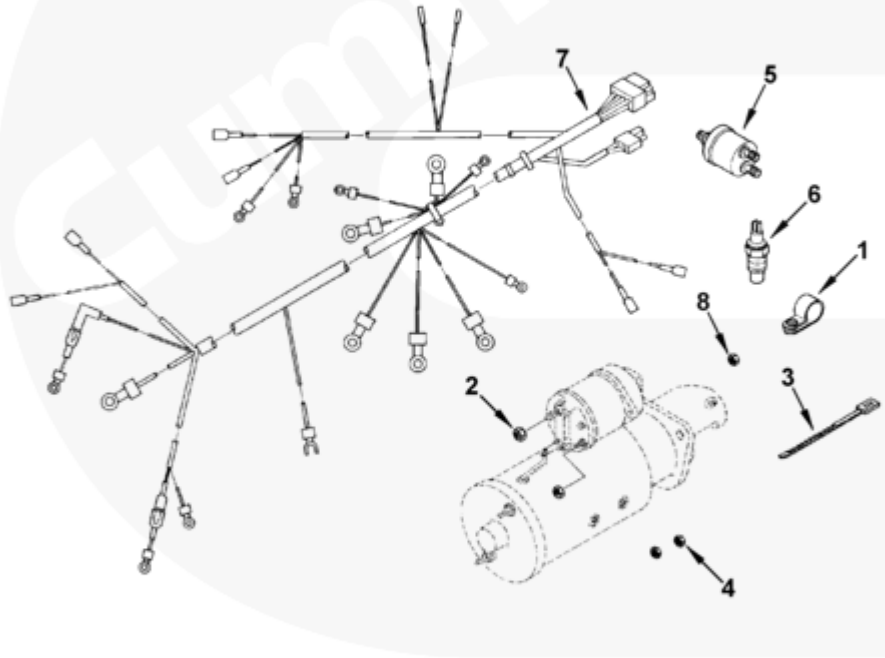

eg900gh

[SMALL](#) | [MEDIUM](#) | [LARGE](#)

Cart	Ref No	Part Number	Part Description	Required	Remarks
<input type="button" value="View My Cart"/>					
		<a href="#">EG9077</a>	Engine Instrument Panel		<a href="#">Engine wiring harness and...(More)</a>
					sending units for 6B engines.
<input type="checkbox"/>	1	<a href="#">216848</a>	Clip	1	
<input type="checkbox"/>	2	<a href="#">3044360</a>	Regular Hexagon Nut	1	M10 X 1.50
<input type="checkbox"/>	3	<a href="#">3018920</a>	Wire Tie Clamp	5	
<input type="checkbox"/>	4	<a href="#">3911720</a>	Regular Hexagon Nut	3	M5 X 0.80
<input type="checkbox"/>	5	<a href="#">3913627</a>	Transducer	1	Oil Pressure Sender
<input type="checkbox"/>	6	<a href="#">3913628</a>	Transducer	1	Water Temperature Sender
	7	<a href="#">3913629</a>	Wiring Harness	1	

<input type="checkbox"/>					
<input type="checkbox"/>	8	<a href="#">3278425</a>	Regular Hexagon Nut	1	M6 x 1.00

© 2019 Cummins Inc., Box 3005, Columbus, IN 47202-3005 U.S.A.  
Terms of Use and Disclaimers | Recommended System Requirements  
Need Assistance? Please click on the Contact Us button in the top right corner of any page.